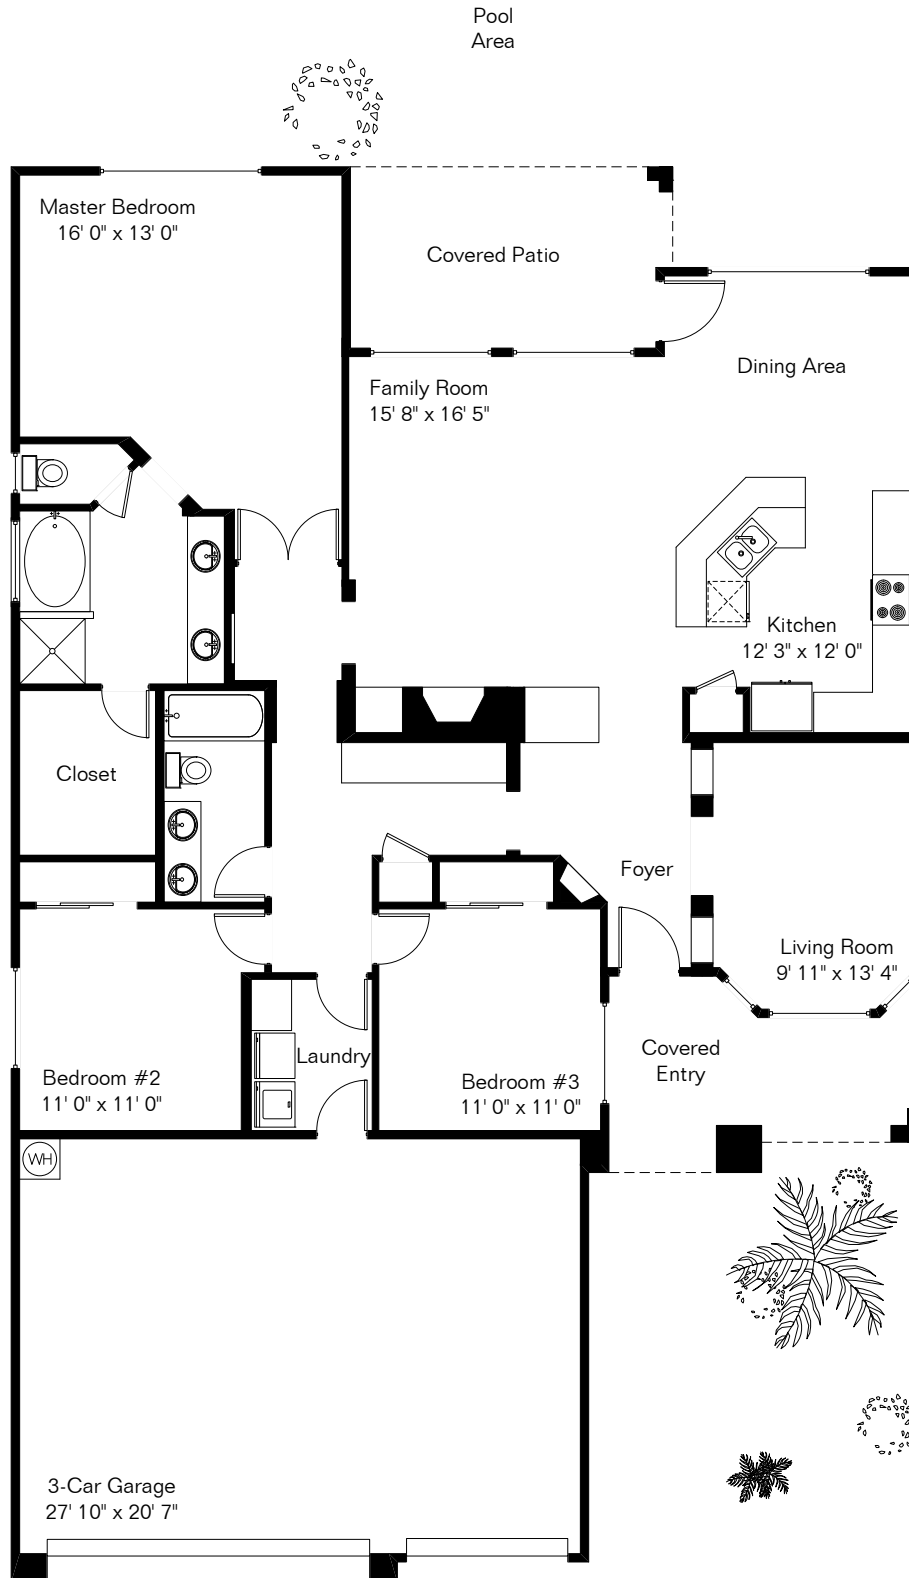

The square footages and room size information are deemed to be reliable but are not guaranteed and should be independently verified.

12214 W Madison St
Presented by BloodhoundRealty.com
(602) 369-9275

Site Visit April 2008

0 ft. 6 ft. 10 ft. 20 ft.

Copyright 2008 Floor Plans First! LLC
All Rights Reserved.

Living Area 1,868 Sq Ft
Garage 621 Sq Ft

www.FloorPlansFirst.com

Toll Free (877) 887-1500
Voice (520) 881-1500
Fax (520) 791-7701

Floor Plans First!
See the Floor Plan First